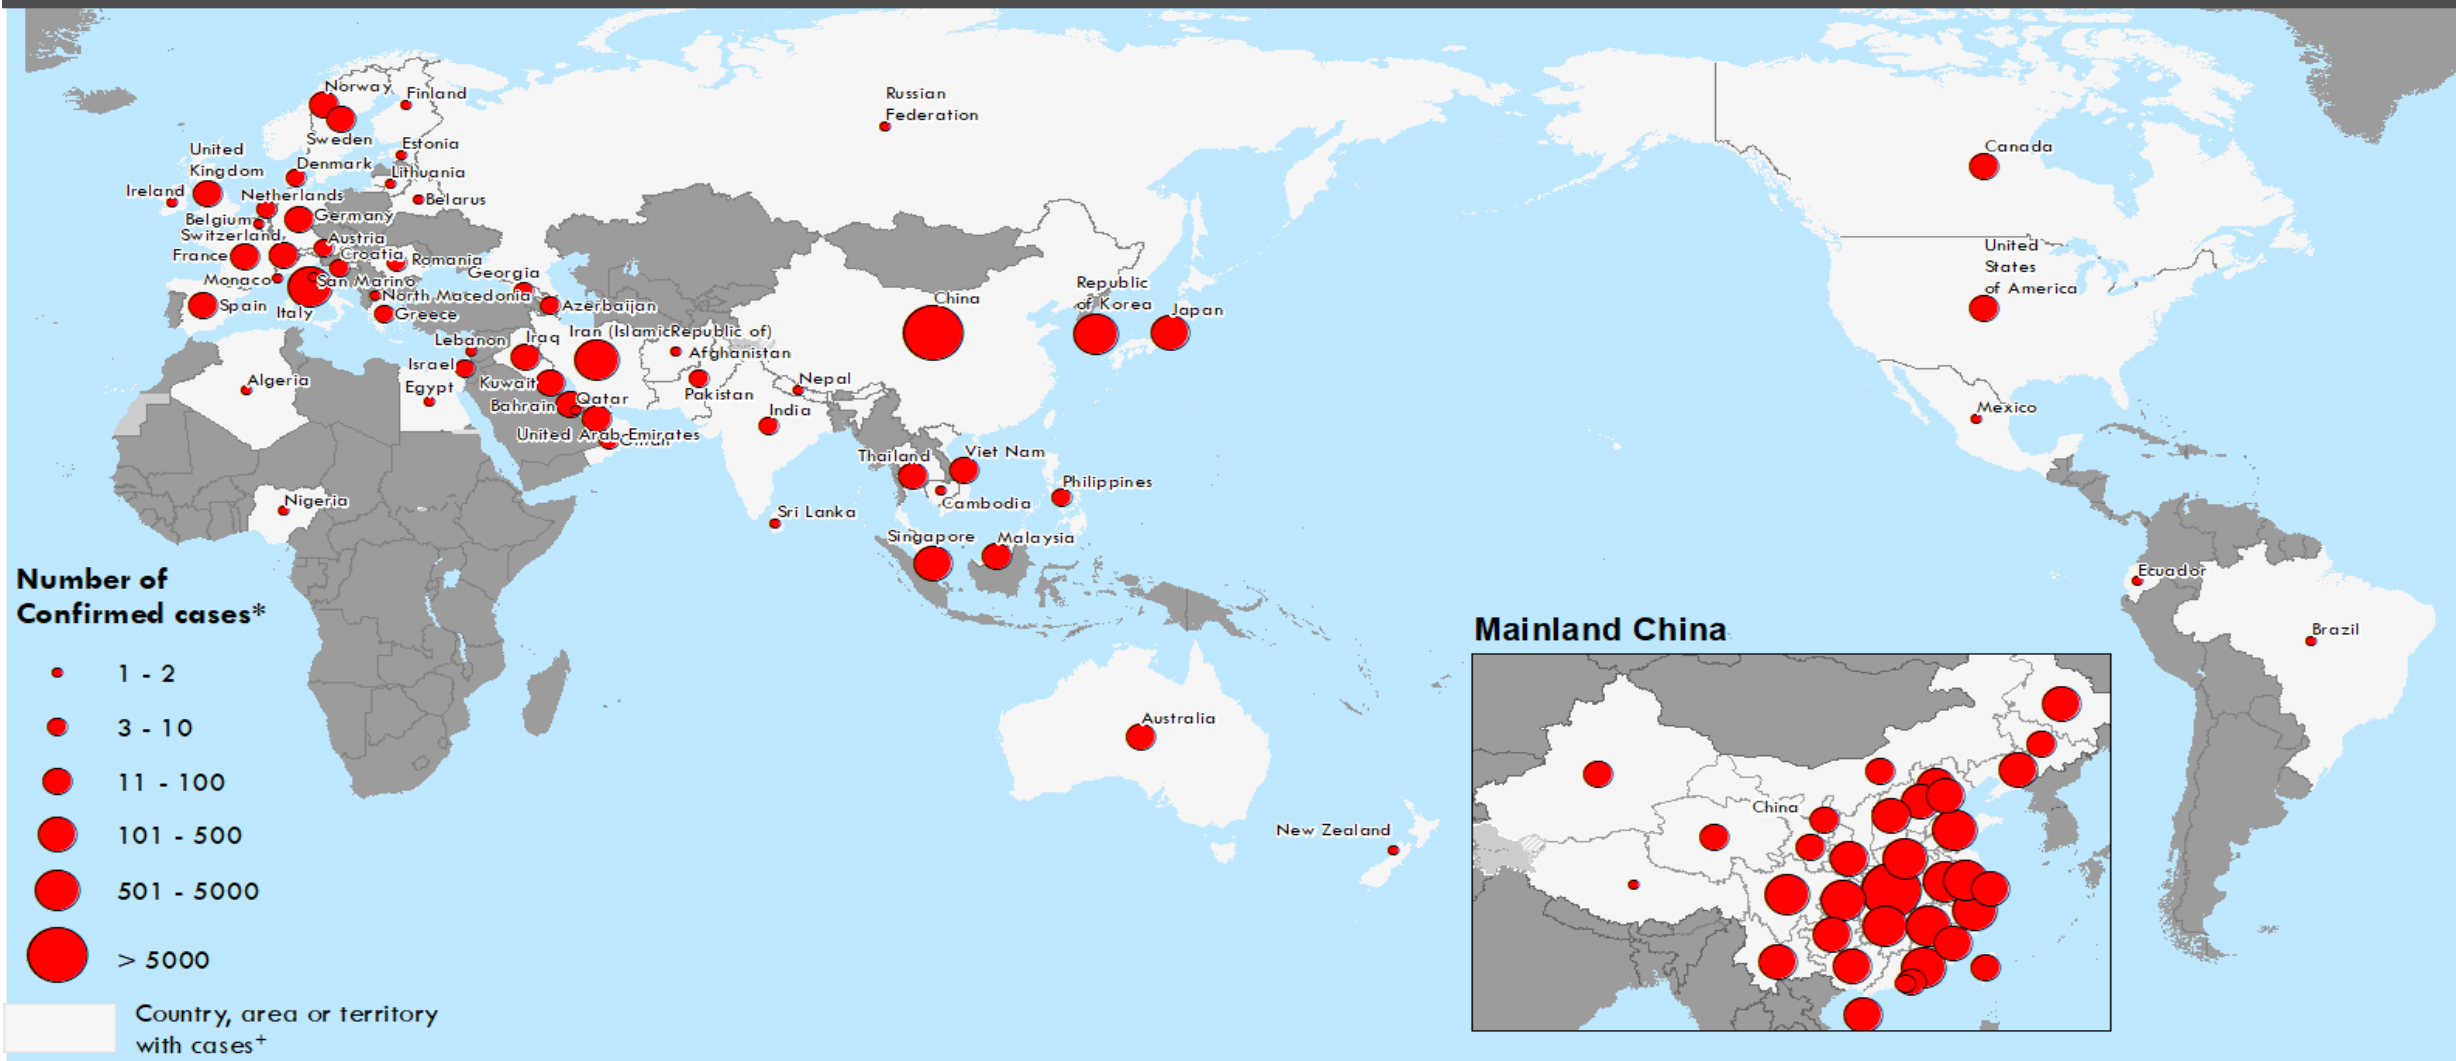

Distribution of COVID-19 cases as of 01 March 2020

Data Source: World Health Organization, National Health Commission of the People's Republic of China
Map Production: WHO Health Emergencies Programme

© World Health Organization 2020. All rights reserved.

The boundaries and names shown and the designations used on this map do not imply the expression of any opinion whatsoever on the part of the World Health Organization concerning the legal status of any country, territory, city or area or of its authorities, or concerning the delimitation of its frontiers or boundaries. Dotted and dashed lines on maps represent approximate border lines for which there may not yet be full agreement.